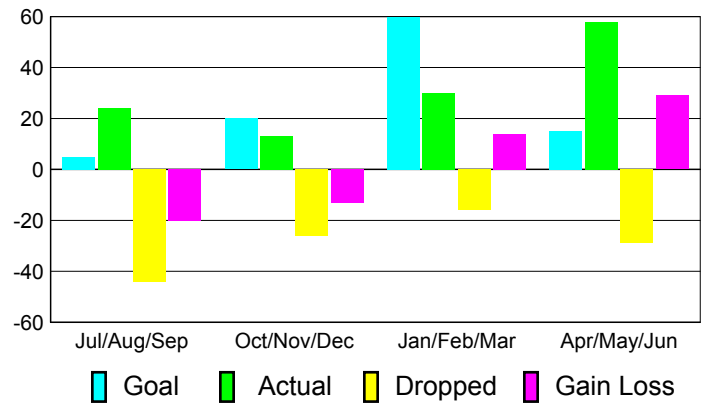

### YTD Status Quo Clubs 2010-2011

Status Quo Clubs Compared to Status Quo Members

## MEMBERSHIP

**Membership Results  
2010-2011**

**Membership  
2009-2010**

Month	Net Memb Goal	Actual New Memb	Actual Dropped Memb	Gain/Loss of Memb	Gain/Loss of Memb
Jul/Aug/Sep	5	24	-44	-20	-11
Oct/Nov/Dec	20	13	-26	-13	1
Jan/Feb/Mar	60	30	-16	14	52
Apr/May/Jun	15	58	-29	29	2
<b>Totals</b>	<b>100</b>	<b>125</b>	<b>-115</b>	<b>10</b>	<b>44</b>

### Membership Results 2010-2011

Goal, New, Dropped, Gain/Loss

### Comparison of Membership Gain/Loss

Current Year Compared to the Previous Year