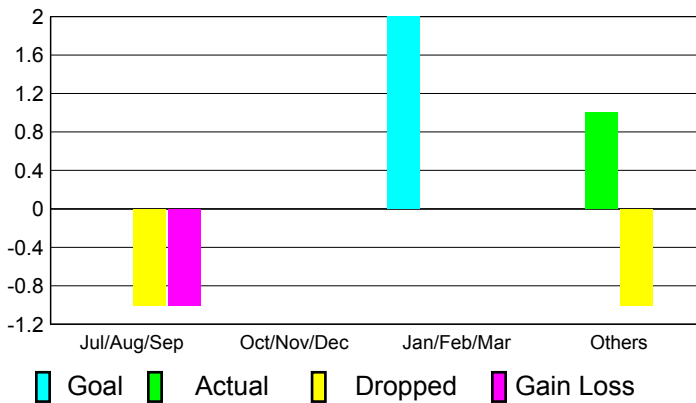

## CLUBS

**Club Results  
2010-2011**

**Clubs  
2009-2010**

Month	New Club Goal	Actual New Clubs	Actual Dropped Clubs	Gain/Loss of Clubs	Gain/Loss of Clubs
Jul/Aug/Sep	0	0	-1	-1	0
Oct/Nov/Dec	0	0	0	0	0
Jan/Feb/Mar	2	0	0	0	0
Apr/May/Jun	0	1	-1	0	0
<b>Totals</b>	<b>2</b>	<b>1</b>	<b>-2</b>	<b>-1</b>	<b>0</b>

### Club Results 2010-2011

Goal, New, Dropped, Gain/Loss

### Comparison of Club Gain/Loss

Current Year Compared to the Previous Year