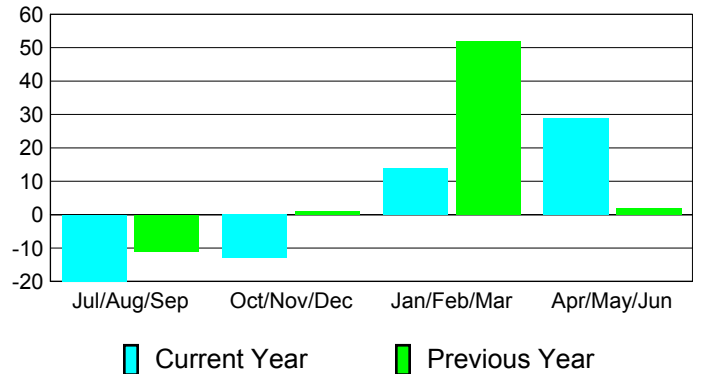

Gender Comparison 2010-2011

Jul/Aug/Sep

Oct/Nov/Dec

Jan/Feb/Mar

Apr/May/Jun

Male

Female